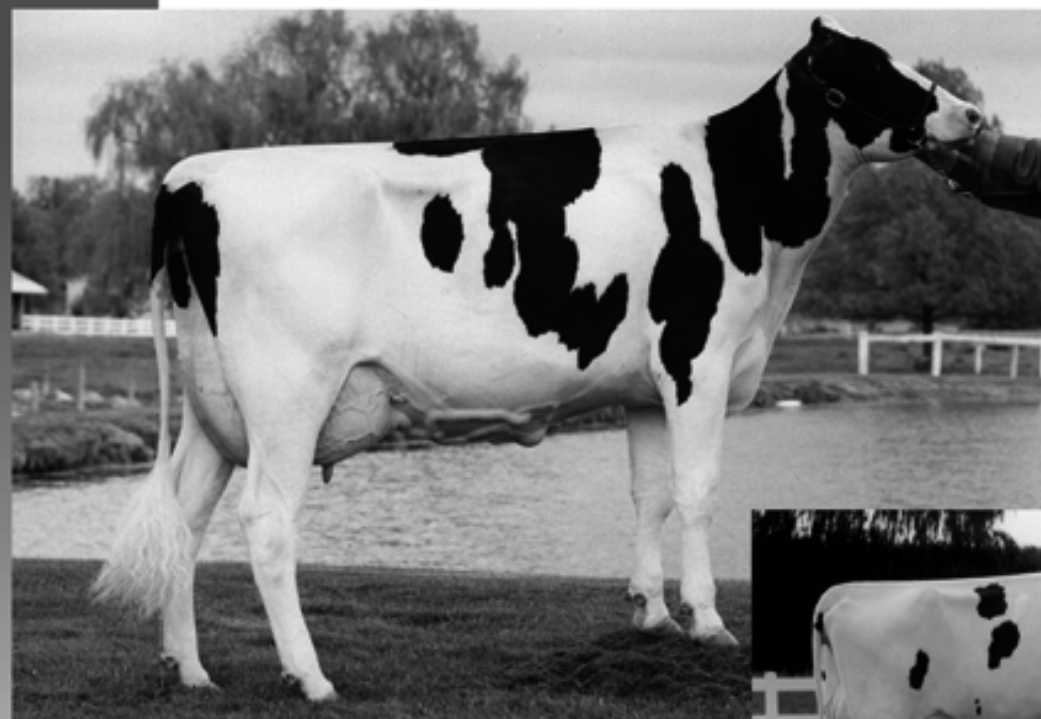

17

PUTTERSCREST HORIZON 1 ET

15-01-2005

NL 354 625 607

LYNCREST BW HORIZON