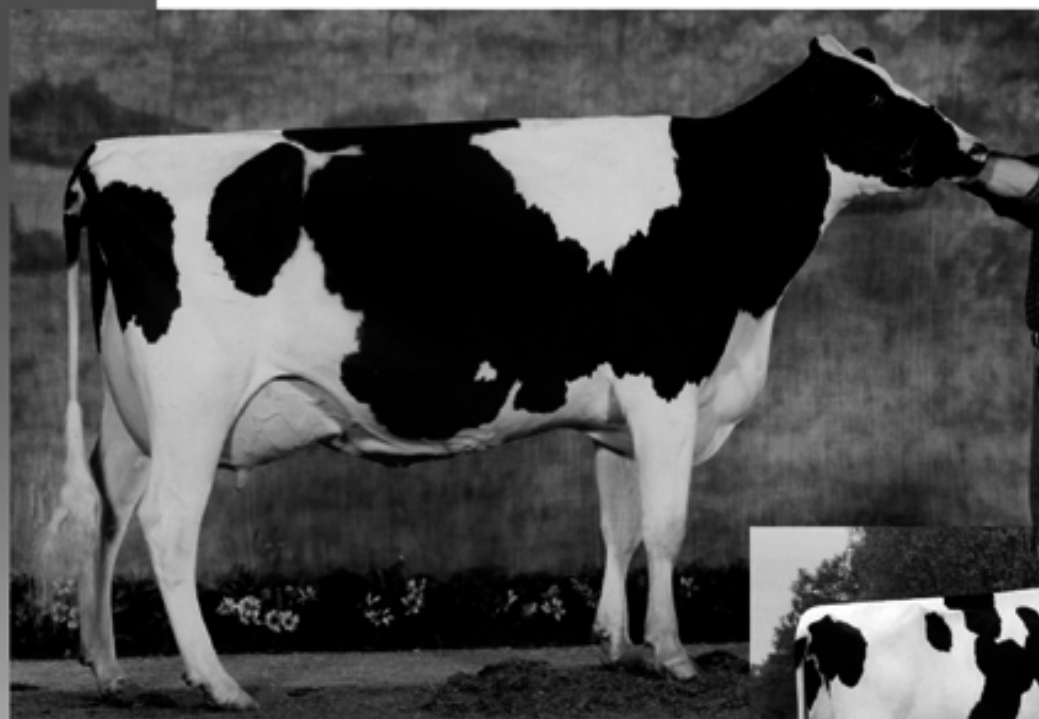

52

EV AMACY ET CV

09-11-2004

399 978 058

TRI-DAY PRINCESS ADEEN