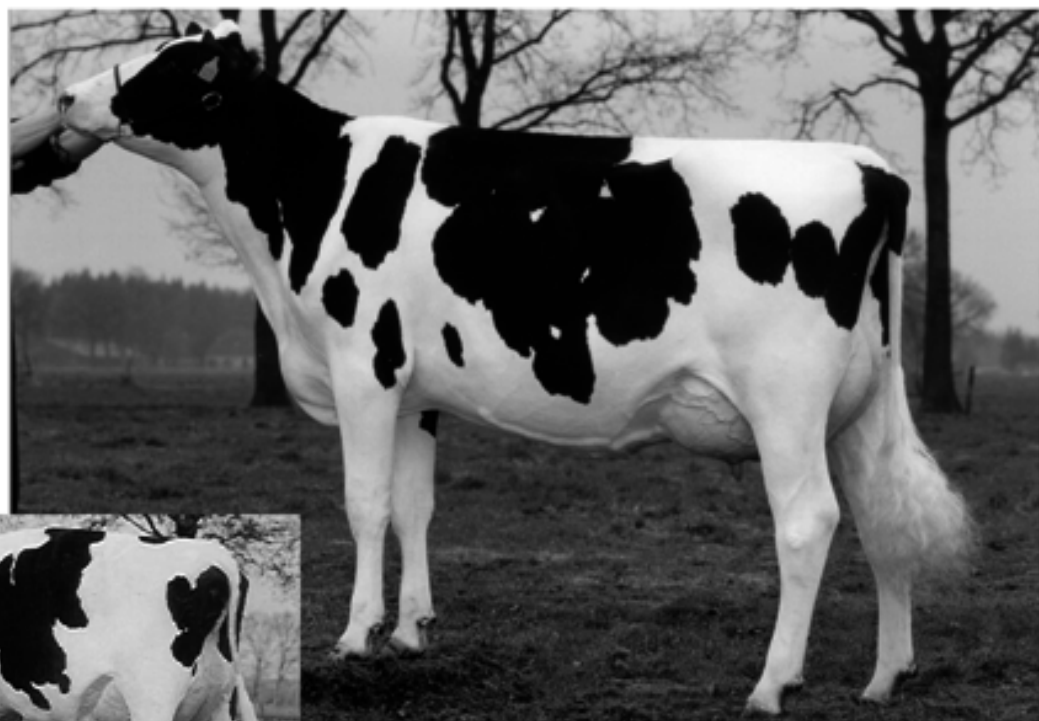

14

SOUTHLAND BELLE 80 ET TV

23-04-2005

NL 422 655 727

SOUTHLAND BELLE 46